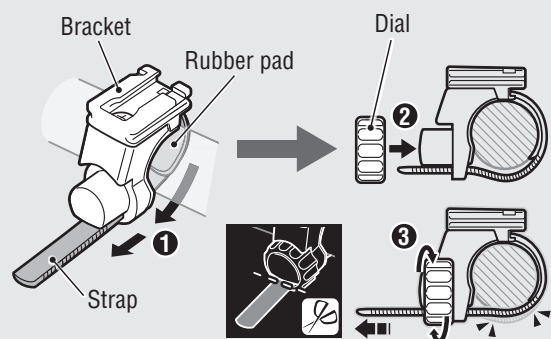

Approx. 6 h (USB 2.0)

Charging on the cradle

1. Connect the light unit to your PC or a commercial USB battery charger using the USB cable. (1 - 2) The switch or the indicator on the cradle lights up, and charging starts.

Indicator light: On	Charging
Indicator light: Off	Charging is completed

 - * When your PC is in sleep state, the unit cannot be charged.
 - * We recommend using 500+mA (USB2.0) USB battery charger.
2. After charging is completed, remove the USB cable, and install the charge jack cover.

2 HOW TO MOUNT

1. Mount the bracket to the handlebar. (1 - 3)
 2. Insert the light unit into the bracket until it clicks, and adjust the beam angle. (4)
 3. To remove the light unit, pull out it forward while pressing down on the release button (5).
- * To re-adjust the beam angle, loosen the dial enough to move the bracket, and firmly tighten it after adjustment.
 - * The light can be mounted under the handlebar.