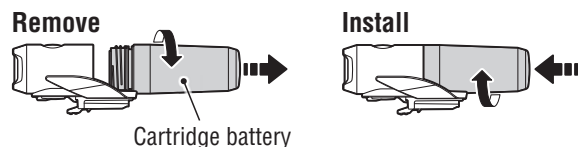

2 HOW TO MOUNT

1. Mount the bracket to the handlebar. (1 - 3)
 2. Insert the light unit into the bracket until it clicks, and adjust the beam angle. (4)
 3. To remove the light unit, pull out it forward while pressing down on the release button (5).
- * To re-adjust the beam angle, loosen the dial enough to move the bracket, and firmly tighten it after adjustment.
 - * The light can be mounted under the handlebar.

CAUTION!:

- Be sure to tighten the dial by hand. When you tighten it too hard with a tool, the screw thread may be stripped.
- Check the dial and screw (*1) on the bracket periodically, and use them without any loosening.
- Round off the cut edge of the bracket strap to prevent injury.

3 SWITCH OPERATION (SWITCHING THE LIGHTING MODE)

The ON/OFF and lighting modes are selected using a switch.

*2 When you turn the light on, it lights up in the last lighting mode you used. (Mode memory function)

Remaining battery capacity

When the switch (indicator) lights up, the remaining battery power is 20% or less. Please charge as soon as possible.

4 HOW TO REPLACE THE CARTRIDGE BATTERY

Turn the cartridge battery counterclockwise to remove from the unit. To install, screw the cartridge battery into the light unit until it clicks.