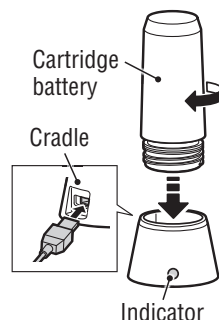

❗ Before Initial Use

This unit is shipped with a small charge to check the light. Be sure to charge it before use, according to the instructions "HOW TO CHARGE".

Light unit

1 HOW TO CHARGE

Standard charging time

Approx. 6 h (USB 2.0)

Charging on the cradle

1. Connect the light unit to your PC or a commercial USB battery charger using the USB cable. (1 - 2) The switch or the indicator on the cradle lights up, and charging starts.