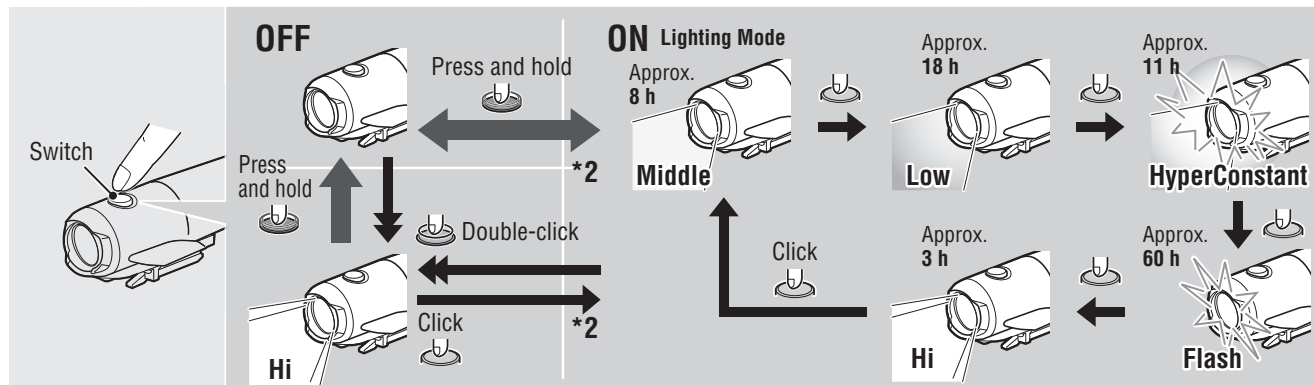

3 SWITCH OPERATION (SWITCHING THE LIGHTING MODE)

The ON/OFF and lighting modes are selected using a switch.

*2 When you turn the light on, it lights up in the last lighting mode you used. (Mode memory function)

Remaining battery capacity

When the switch (indicator) lights up, the remaining battery power is 20% or less. Please charge as soon as possible.