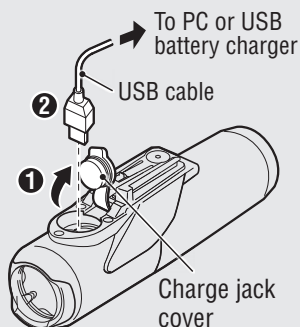

❗ Before Initial Use

This unit is shipped with a small charge to check the light. Be sure to charge it before use, according to the instructions "HOW TO CHARGE".

Light unit

1 HOW TO CHARGE

Standard charging time

Approx. 6 h (USB 2.0)

Charging on the cradle

1. Connect the light unit to your PC or a commercial USB battery charger using the USB cable. (1 - 2) The switch or the indicator on the cradle lights up, and charging starts.