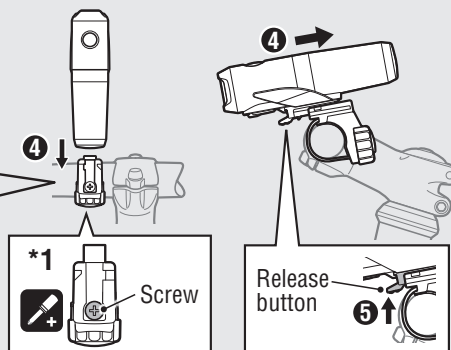

Approx. 6 h (USB 2.0)

Charging on the cradle

1. Connect the light unit to your PC or a commercial USB battery charger using the USB cable. (1 - 2) The switch or the indicator on the cradle lights up, and charging starts.

2 HOW TO MOUNT

1. Mount the bracket to the handlebar. (1 - 3)
 2. Insert the light unit into the bracket until it clicks, and adjust the beam angle. (4)
 3. To remove the light unit, pull out it forward while pressing down on the release button (5).
- * To re-adjust the beam angle, loosen the dial enough to move the bracket, and firmly tighten it after adjustment.
 - * The light can be mounted under the handlebar.