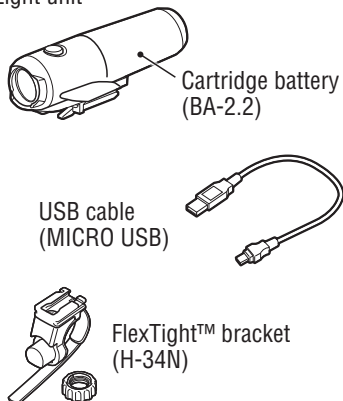

RECHARGEABLE HEADLIGHT

ENG

VOLT400™

HL-EL461RC
Manual

Before using the light, please read this manual and the included separate sheet "LITHIUM-ION / LITHIUM-ION POLYMER BATTERIES" thoroughly, and keep them for future reference.

Design Pat. Pending
Copyright© 2015 CATEYE Co., Ltd.
EL461RC-150302 1

⚠ CAUTION!

- Before your trip, please make sure the light is firmly mounted to the bracket, it lights up, and the light is not blocked by baggage, etc.
- Do not place it within children's reach.
- In preparation for unexpected battery shutoff, we recommend you carry a spare cartridge battery and light.
- Mounting the light unit too close to a wireless computer may adversely affect the reading of the computer.
- This product is water-resistant under normal daily use and can be used in the rain. However, do not intentionally submerge it in water.

- If the light unit or parts become dirty with mud, etc., clean with a soft cloth which is moistened with mild soap. Never apply paint thinner, benzene or alcohol; damage will result.
- Dispose of used cartridge batteries appropriately according to local regulations.

❗ Before Initial Use

This unit is shipped with a small charge to check the light. Be sure to charge it before use, according to the instructions "HOW TO CHARGE".

Light unit