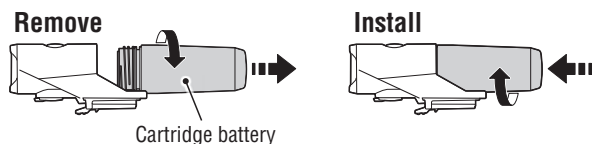

CAUTION!:

- When the operating time decreases significantly, the battery life is close to an end. Replace the cartridge battery with a new one.
- When you store the cartridge battery alone, be sure to install the cap. Otherwise, damage or a fire may be caused by short circuit.

SPECIFICATIONS

Light source	High-intensity LED x 1
Cartridge battery	Li-ion 3.6v 3100 mAh
Charge	Micro USB plug
Operating time	Hi : Approx. 2 hours
	Middle : Approx. 3.5 hours
	Low : Approx. 8 hours
	HyperConstant : Approx. 7 hours
	Flash : Approx. 80 hours
* Average runtime at 20°C.	
Standard charging time	Approx. 5 – 11 hours
Temperature range	Charging : 41°F – 104°F (5°C – 40°C)
	Operating : 14°F – 104°F (-10°C – 40°C)
Recharge/discharge number of times	About 300 times (until the rated capacity drops to 70%)
Dimensions/weight	1-15/64" x 4-9/16" x 1-45/64" (31.2 x 116 x 43.2 mm) / 4.9 oz (140 g) (Including the cartridge battery)

* The specifications and design are subject to change without notice.

LIMITED WARRANTY

2-year Warranty: Light unit only
(Deterioration of the cartridge battery is out of warranty)

CatEye products are warranted to be free of defects from materials and workmanship for a period of 2 years from original purchase. If the product fails to work during normal use, CatEye will repair or replace the defect at no charge. Service must be performed by CatEye or an authorized retailer. To return the product, pack it carefully and enclose the warranty certificate (proof of purchase) with instruction for repair. Please write or type your name and address clearly on the warranty certificate. Insurance, handling and transportation charges to CatEye shall be borne by person desiring service. For UK and REPUBLIC OF IRELAND consumers, please return to the place of purchase. This does not affect your statutory rights.

Please register your CatEye product on the website.
<http://www.cateye.com/en/support/regist/>

CATEYE CO., LTD.

2-8-25, Kuwazu, Higashi Sumiyoshi-ku,
Osaka 546-0041 Japan
Attn: CATEYE Customer Service Section
Phone: (06)6719-6863
Fax: (06)6719-6033
E-mail: support@cateye.co.jp
URL: <http://www.cateye.com>

[For US Customers]

CATEYE AMERICA, INC.
2825 Wilderness Place Suite 1200,
Boulder CO 80301-5494 USA
Phone: 303.443.4595
Toll Free: 800.5.CATEYE
Fax: 303.473.0006
E-mail: service@cateye.com

SPARE/OPTIONAL PARTS

5338827N
FlexTight™ bracket

5341831N
Helmet mount

5342440
Center fork bracket

5342730
USB cable

5342620
Fast charging cradle 2
(USB cable attached)

5342680
Cartridge battery
(Li-ion3.6v 3100mAh : BA-3.1)