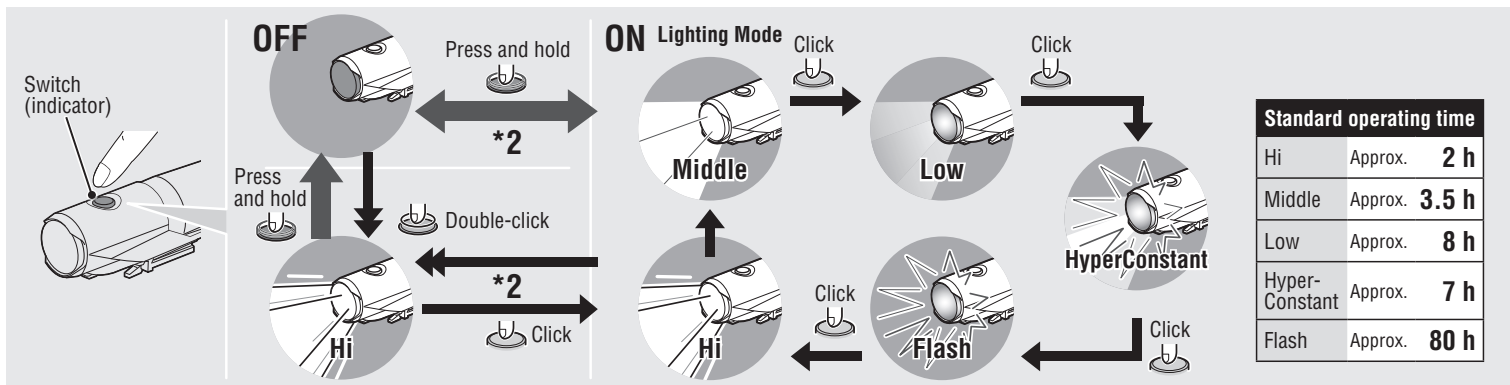

3 SWITCH OPERATION (SWITCHING THE LIGHTING MODE)

The ON/OFF and lighting modes are selected using a switch.

*2 When you turn the light on, it lights up in the last lighting mode you used. (Mode memory function)

Remaining battery capacity

When the switch (indicator) lights up, the remaining battery power is 20% or less. Please charge as soon as possible.

4 HOW TO REPLACE THE CARTRIDGE BATTERY

Turn the cartridge battery counterclockwise to remove from the unit. To install, screw the cartridge battery into the light unit until it clicks.