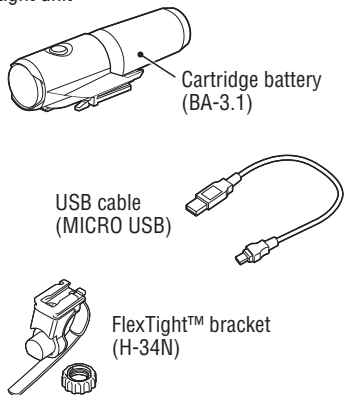

RECHARGEABLE HEADLIGHT

ENG

VOLT800™

HL-EL471RC
Manual

Before using the light, please read this manual and the included separate sheet "LITHIUM-ION / LITHIUM-ION POLYMER BATTERIES" thoroughly, and keep them for future reference.

Design Pat. Pending
Copyright © 2015 CATEYE Co., Ltd.
EL471RC-150302 1

⚠ CAUTION!

- Before your trip, please make sure the light is firmly mounted to the bracket, it lights up, and the light is not blocked by baggage, etc.
- Do not place it within children's reach.
- In preparation for unexpected battery shutoff, we recommend you carry a spare cartridge battery and light.
- Mounting the light unit too close to a wireless computer may adversely affect the reading of the computer.
- This product is water-resistant under normal daily use and can be used in the rain.
  However, do not intentionally submerge it in water.

- If the light unit or parts become dirty with mud, etc., clean with a soft cloth which is moistened with mild soap. Never apply paint thinner, benzene or alcohol; damage will result.
- Dispose of used cartridge batteries appropriately according to local regulations.

ⓘ Before Initial Use

This unit is shipped with a small charge to check the light. Be sure to charge it before use, according to the instructions "HOW TO CHARGE".

Light unit

1 HOW TO CHARGE

1. Connect the light unit to your PC or a commercial USB battery charger using the USB cable. (Fig 1 ① - ②)
  The switch indicator turns on and charging starts.

* If using a cradle (optional), the indicator on the cradle turns on.

Indicator light	State
On	Charging (500 mA charging)
Flashing slowly	(1 A charging)
Off	Charging is completed

* When your PC is in sleep state, the unit cannot be charged.

* Use a USB battery charger of 500mAh (USB2.0) or more.
The cartridge can be fast-charged with high capacity USB battery charger.

* If the indicator flashes rapidly, there is a charging error. Remove the cable and try again.

2. After charging is completed, remove the USB cable, and install the charge jack cover.

* Charging and lighting times are approximate values, and will vary by environmental and user conditions.

* The optional cradle2 not only lets you charge the battery by itself, but also gives you the option of using it as a mobile battery.

2 HOW TO MOUNT TO A BICYCLE

1. Mount the bracket to the handlebar. (Fig 2 ① - ③)

2. Insert the light unit into the bracket until it clicks, and adjust the beam angle. (④)

3. To remove the light unit, pull out it forward while pressing down on the release button (⑤).

* To re-adjust the beam angle, loosen the dial enough to move the bracket, and firmly tighten it after adjustment.

* The light can be mounted under the handlebar.

CAUTION!:

- Be sure to tighten the dial by hand. When you tighten it too hard with a tool, the screw thread may be stripped.
- Check the dial and screw (*1) on the bracket periodically, and use them without any loosening.
- Round off the cut edge of the bracket strap to prevent injury.